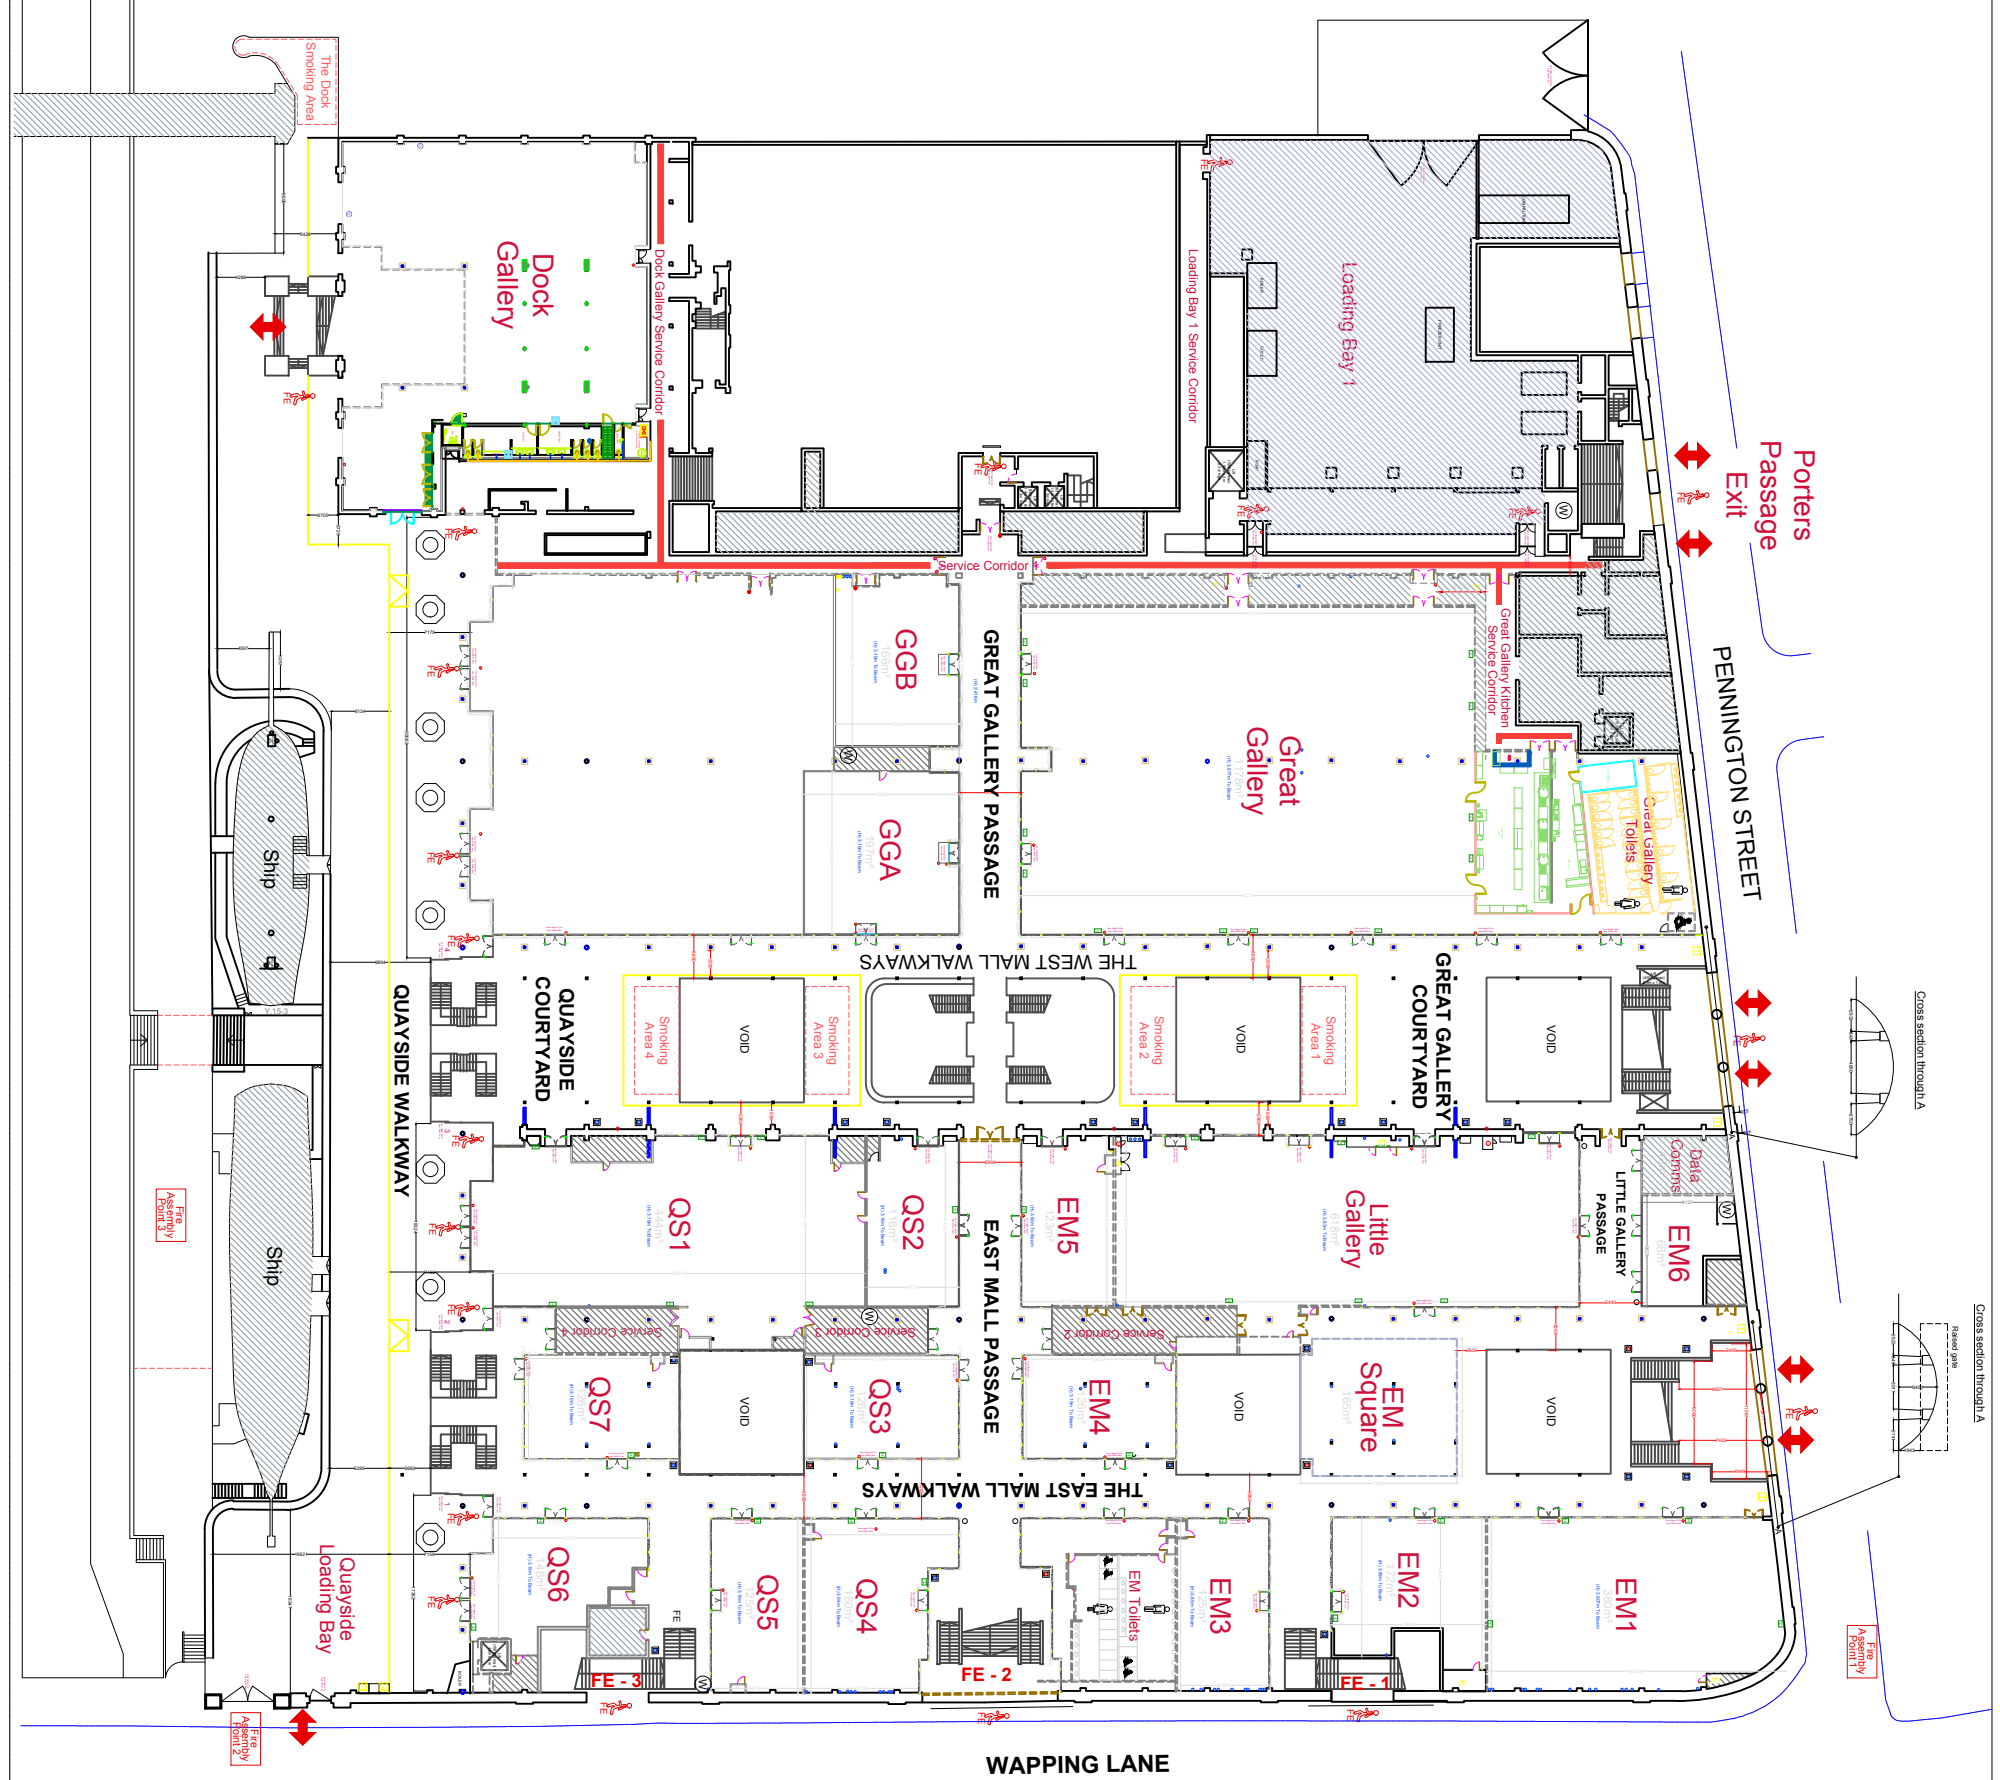

TOBACCO DOCK VENUE LTD

The Dock  
Tobacco Quay  
Wapping Lane  
London  
E1W 2SF

T: +44 (0) 207 680 4001  
www.tobaccodocklondon.com

Project: TOBACCO DOCK

Subject: GROUND FLOOR PLAN

Siteplan:

**Legend**

- Area not in use
- Fire Escape
- Service Corridor
- Electrical unit
- Fire Call Point
- Telephone Box
- Fire Hose
- Drain Pipe
- Water Point
- Waste Point
- Heaters
- Outdoor Bench

**SCALE**  
0 10 20  
1:1250  
date 26-09-2016

This drawing remains the property of Tobacco Dock Venue Ltd, and shall not be shown to any third party unless permission has been obtained in the form of written consent from the owner.  
IF IN DOUBT, ASK

Side Elevations